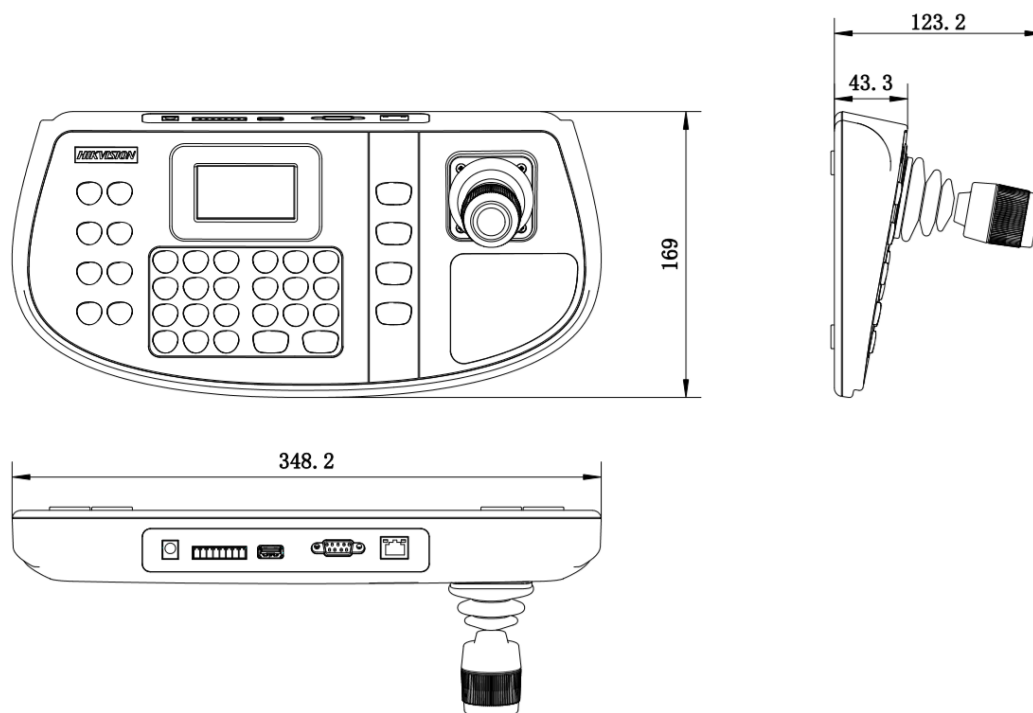

▪ Specification

Model	DS-1200KI	
Device Parameter	Display	128 × 64 dot-matrix screen
	Control Method	Network control, serial control
	Power Supply	12 VDC
	Consumption	≤ 4.7 W
	Dimension	348.2 mm × 169 mm × 123.2 mm (13.7 inch × 6.65 inch × 4.85 inch) (L × W × H)
	Weight	1.6 kg (3.53 lb.)
	Compatible System	Linux system
Environmental Parameter	Working Temperature	-10 °C to 55 °C (14 °F to 131 °F)
	Working Humidity	10% to 90%
External Interface	Network	RJ45 10 M/100 M self-adaptive Ethernet interface × 1
	Wi-Fi	Not supported
	Serial Port	RS-232 × 1, RS-485 × 1, RS-422 × 1
	Joystick	4-axis single button joystick
	USB Interface	USB 2.0 × 1

Hikvision

HikvisionHQ

HikvisionHQ

Hikvision_Global

Hikvision
Corporate Channel

hikvisionhq

▪ Dimension

Unit: mm