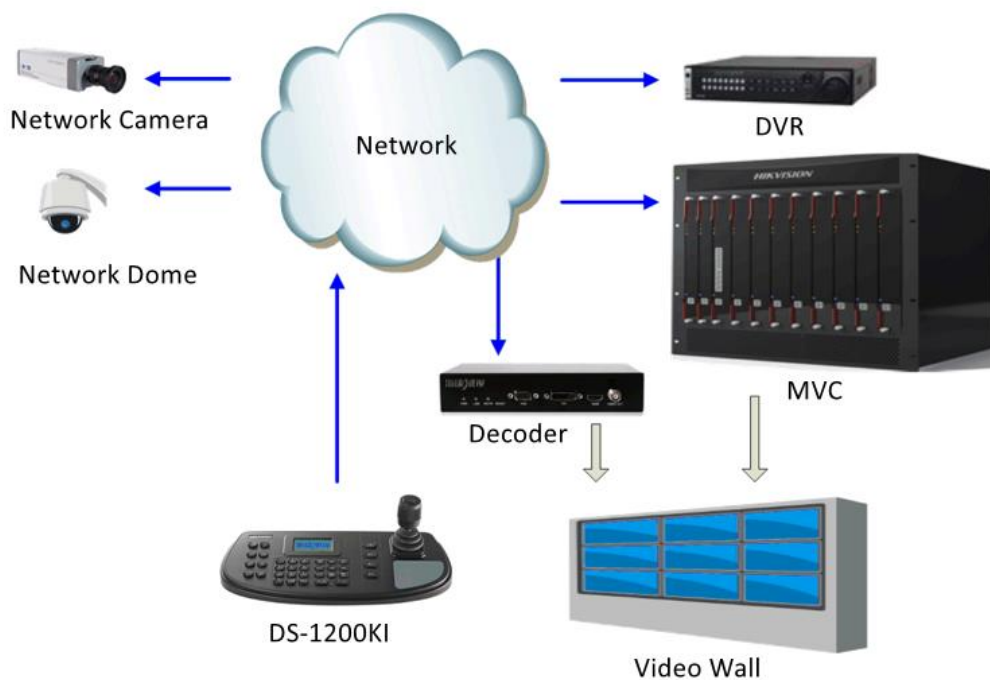

▪ Specification

Model	DS-1200KI	
Device Parameter	Display	128 × 64 dot-matrix screen
	Control Method	Network control, serial control
	Power Supply	12 VDC
	Consumption	≤ 4.7 W
	Dimension	348.2 mm × 169 mm × 123.2 mm (13.7 inch × 6.65 inch × 4.85 inch) (L × W × H)
	Weight	1.6 kg (3.53 lb.)
	Compatible System	Linux system
Environmental Parameter	Working Temperature	-10 °C to 55 °C (14 °F to 131 °F)
	Working Humidity	10% to 90%
External Interface	Network	RJ45 10 M/100 M self-adaptive Ethernet interface × 1
	Wi-Fi	Not supported
	Serial Port	RS-232 × 1, RS-485 × 1, RS-422 × 1
	Joystick	4-axis single button joystick
	USB Interface	USB 2.0 × 1

▪ Typical Application

▪ Available Model

DS-1200KI

Headquarters

No.555 Qianmo Road, Binjiang District,
Hangzhou 310051, China
T +86-571-8807-5998
www.hikvision.com

Follow us on social media to get the latest product and solution information.

Hikvision

HikvisionHQ

HikvisionHQ

Hikvision_Global

Hikvision
Corporate Channel

hikvisionhq