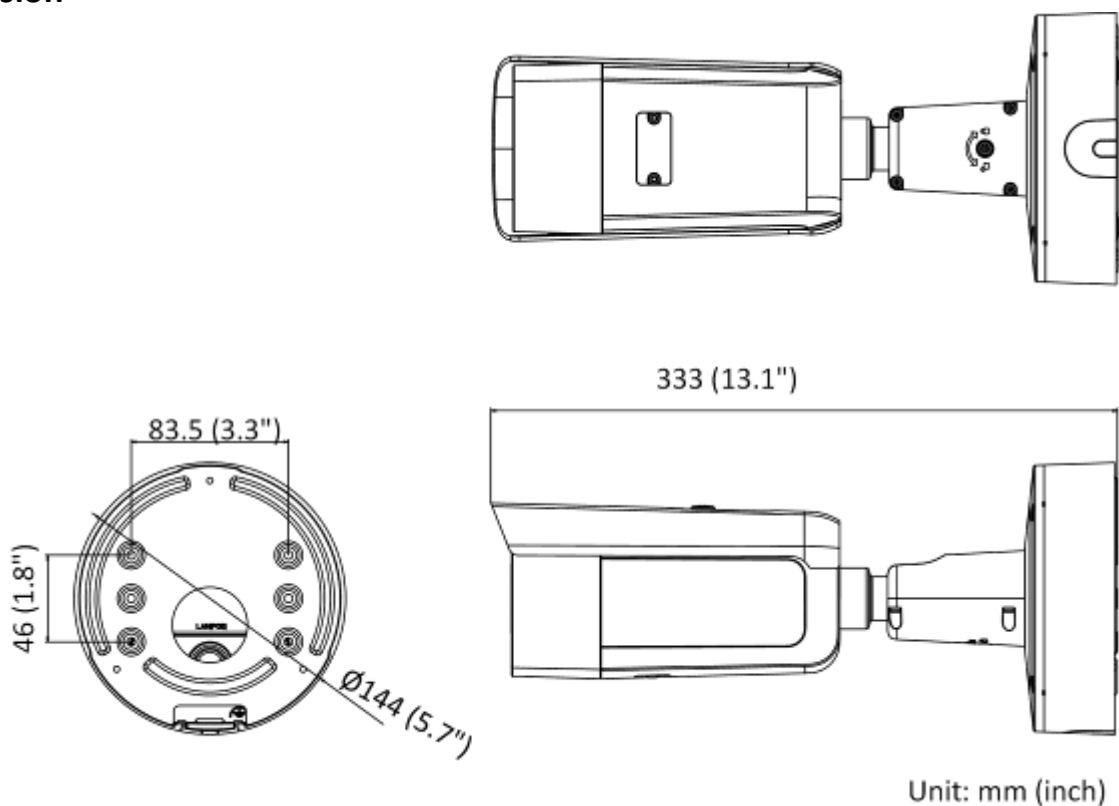

Safety	UL (UL 60950-1); CB (IEC 60950-1: 2005 + Am 1: 2009 + Am 2: 2013, IEC 62368-1: 2014); CE-LVD (EN 60950-1: 2005 + Am 1: 2009 + Am 2: 2013, IEC 62368-1: 2014); BIS (IS 13252(Part 1): 2010+A1: 2013+A2: 2015); LOA (IEC/EN 60950-1)
Environment	CE-RoHS (2011/65/EU); WEEE (2012/19/EU); Reach (Regulation (EC) No 1907/2006)
Protection	IP67 (IEC 60529-2013), IK10 (IEC 62262:2002)

▪ **Available Model**

DS-2CD3656G2T-IZS (2.7 to 13.5 mm)

▪ **Dimension**