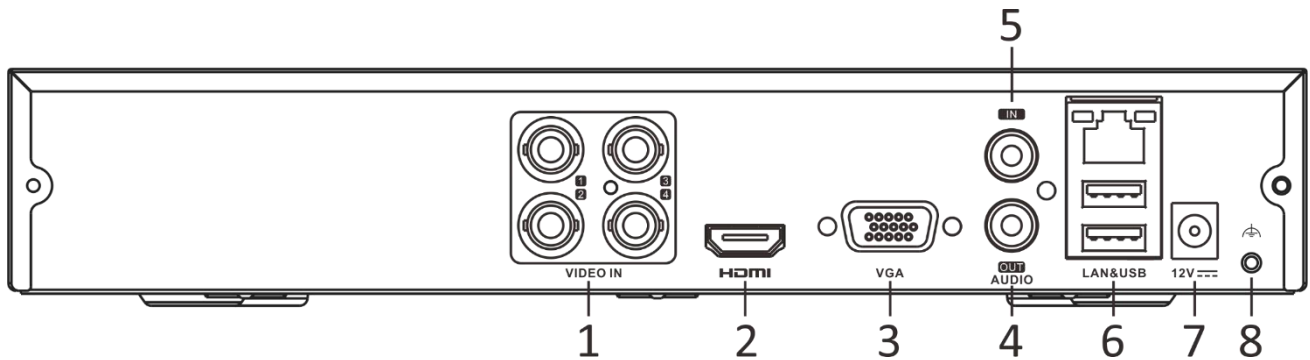

Physical Interface

No.	Description	No.	Description
1	Video and coaxial audio in	5	AUDIO IN, RCA connector
2	HDMI interface	6	LAN network interface and USB interface
3	VGA interface	7	12 VDC power input
4	AUDIO OUT, RCA connector	8	GND

Available Model

iDS-7204HGHI-M1

Headquarters

No.555 Qianmo Road, Binjiang District,
Hangzhou 310051, China
T +86-571-8807-5998
www.hikvision.com

Follow us on social media to get the latest product and solution information.