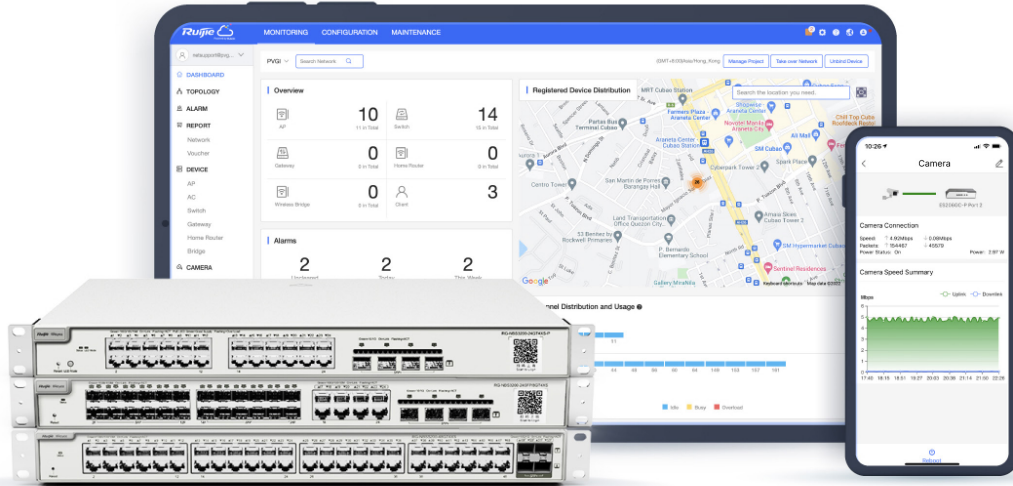

## Cloud, Make Your Business Easy

- SON, zero touch provisioning to Cloud
- Monitor switch statistics at anytime anywhere
- Configure VLANs on Ruijie Cloud APP
- Easy maintenance, save onsite time and cost