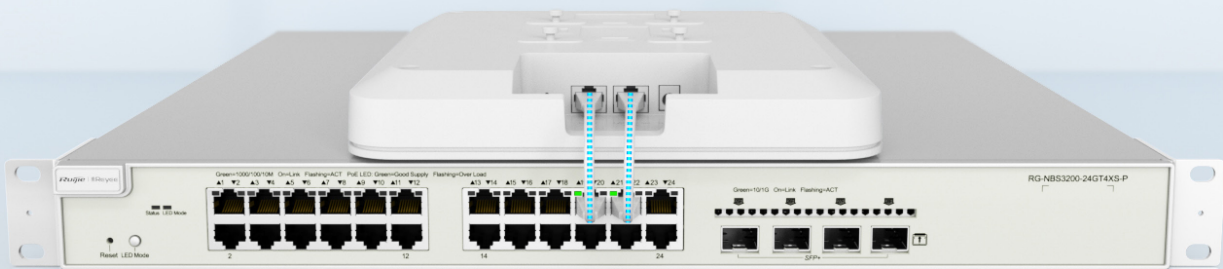

Enterprise-class Quality Ensures High Performance

[Link Aggregation](#)

[IGMP Snooping](#)

[VLAN](#)