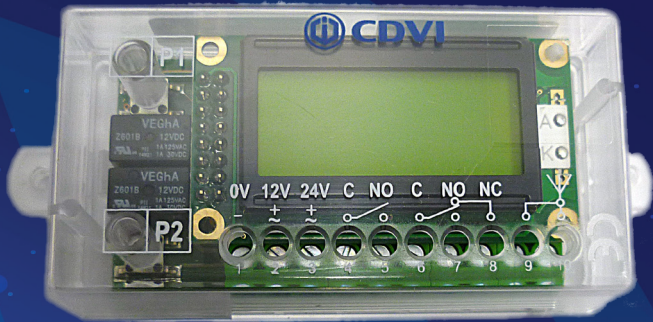

# RADIUM

WIRELESS TECHNOLOGY

## RKIT

- 433.92 MHz
- 820ft max range
- 100 remote capacity
- LCD configuration
- Pulse, latch or timed relay settings
- 12 or 24 VDC/VAC
- 2 Relays (1 NO & 1 NO/NC)

WR2LCD Stand-Alone Receiver

2 x R2T Remotes